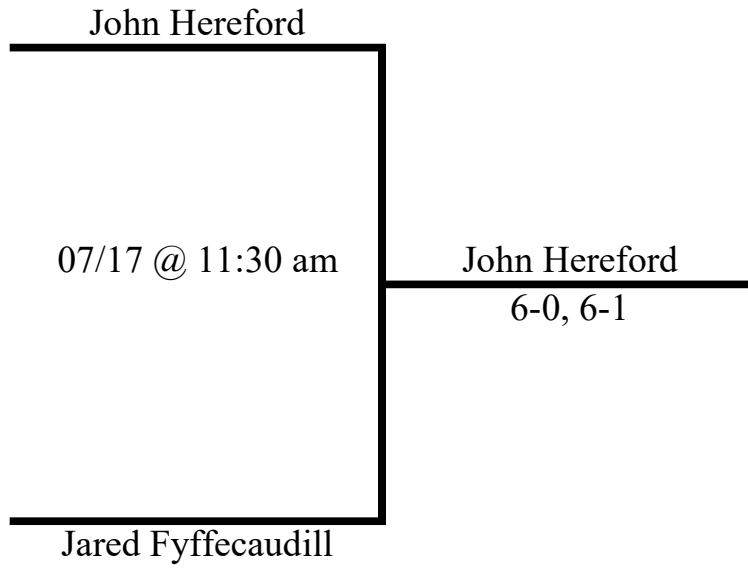

Men A Singles