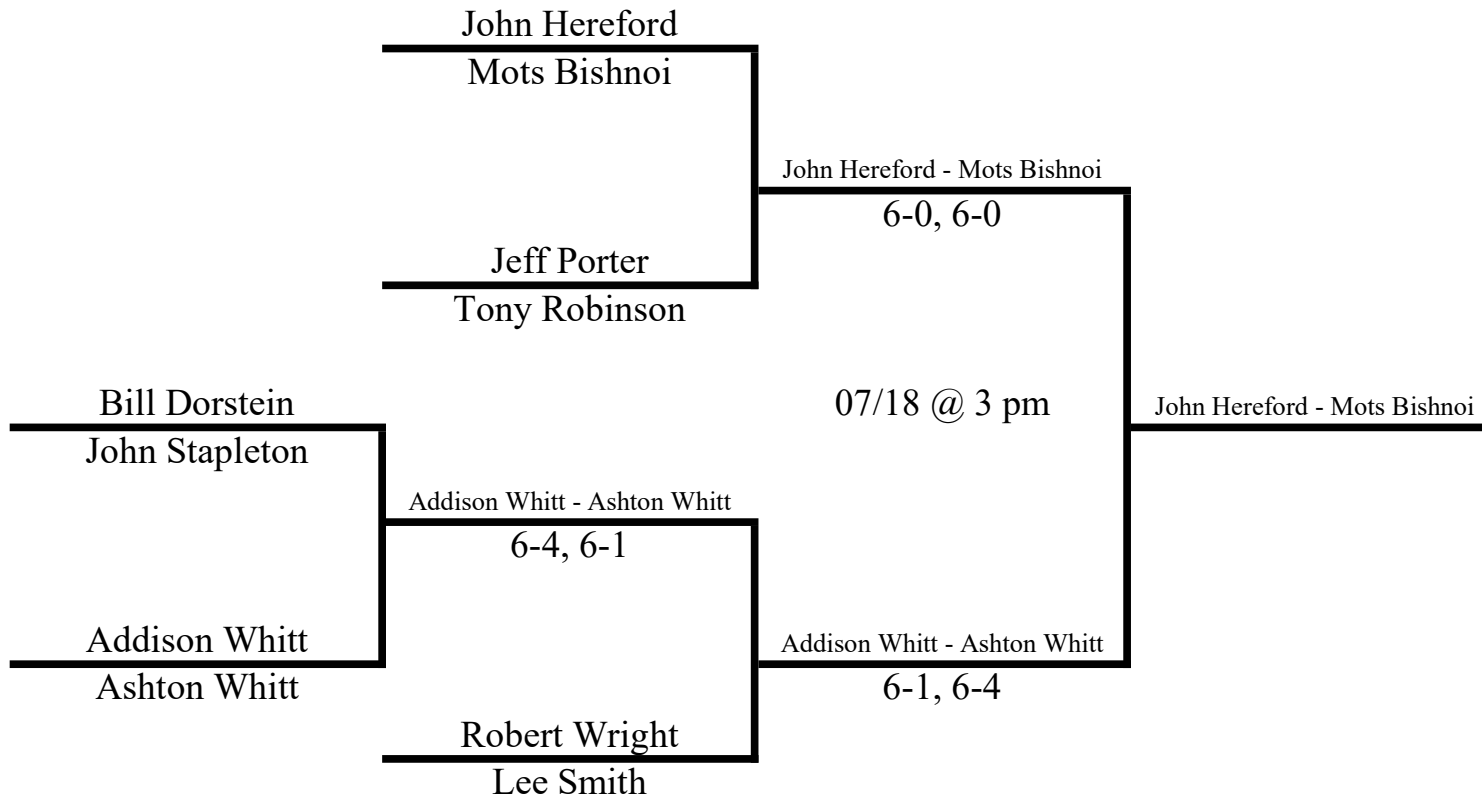

Men A Singles

Men A Doubles

Men B Singles

Men B Doubles

Men 50 and over Doubles

Men 40 and over Singles

Women A Singles

Emily Conn

07/19 @ 7 pm

Hannah Stidham

Women B Doubles

Emily Conn
Kenna Fitzpatrick

07/16 @ 6 PM

Zoe Keralis
Hannah Stidham

Emily Conn - Kenna Fitzpatrick
6-3, 6-3

Mixed A Doubles