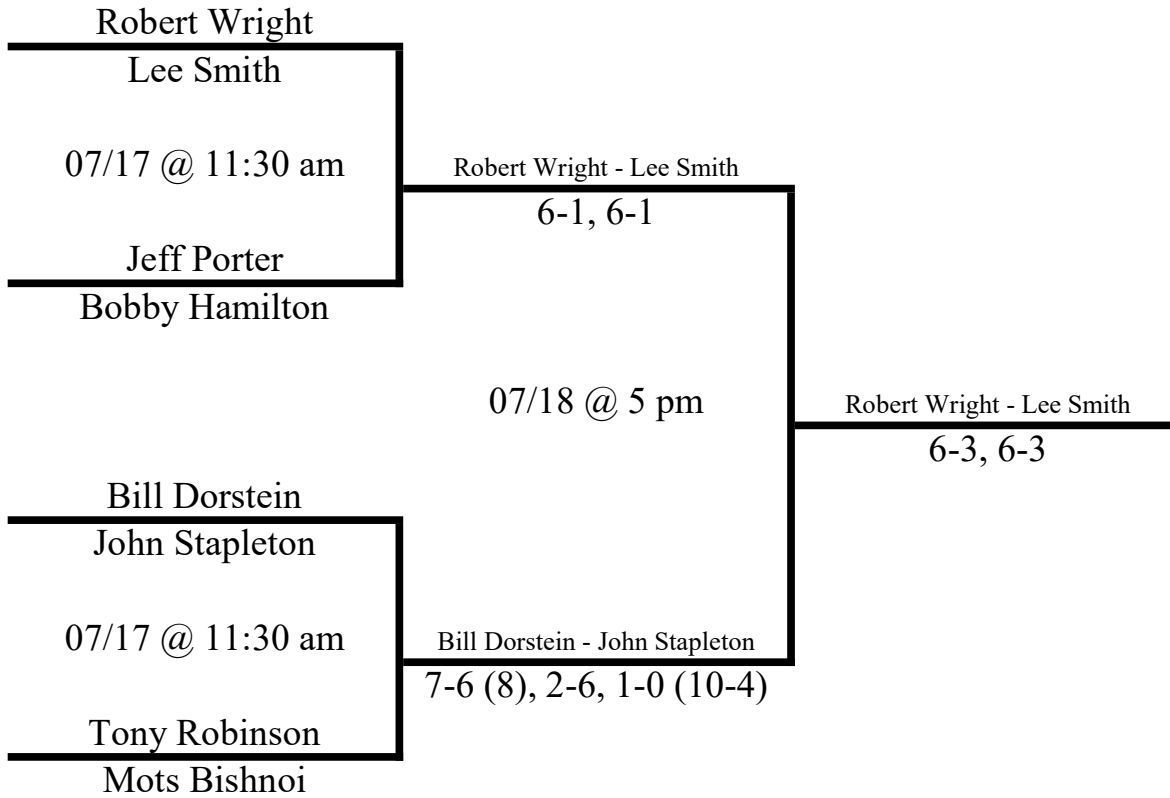

Men 50 and over Doubles