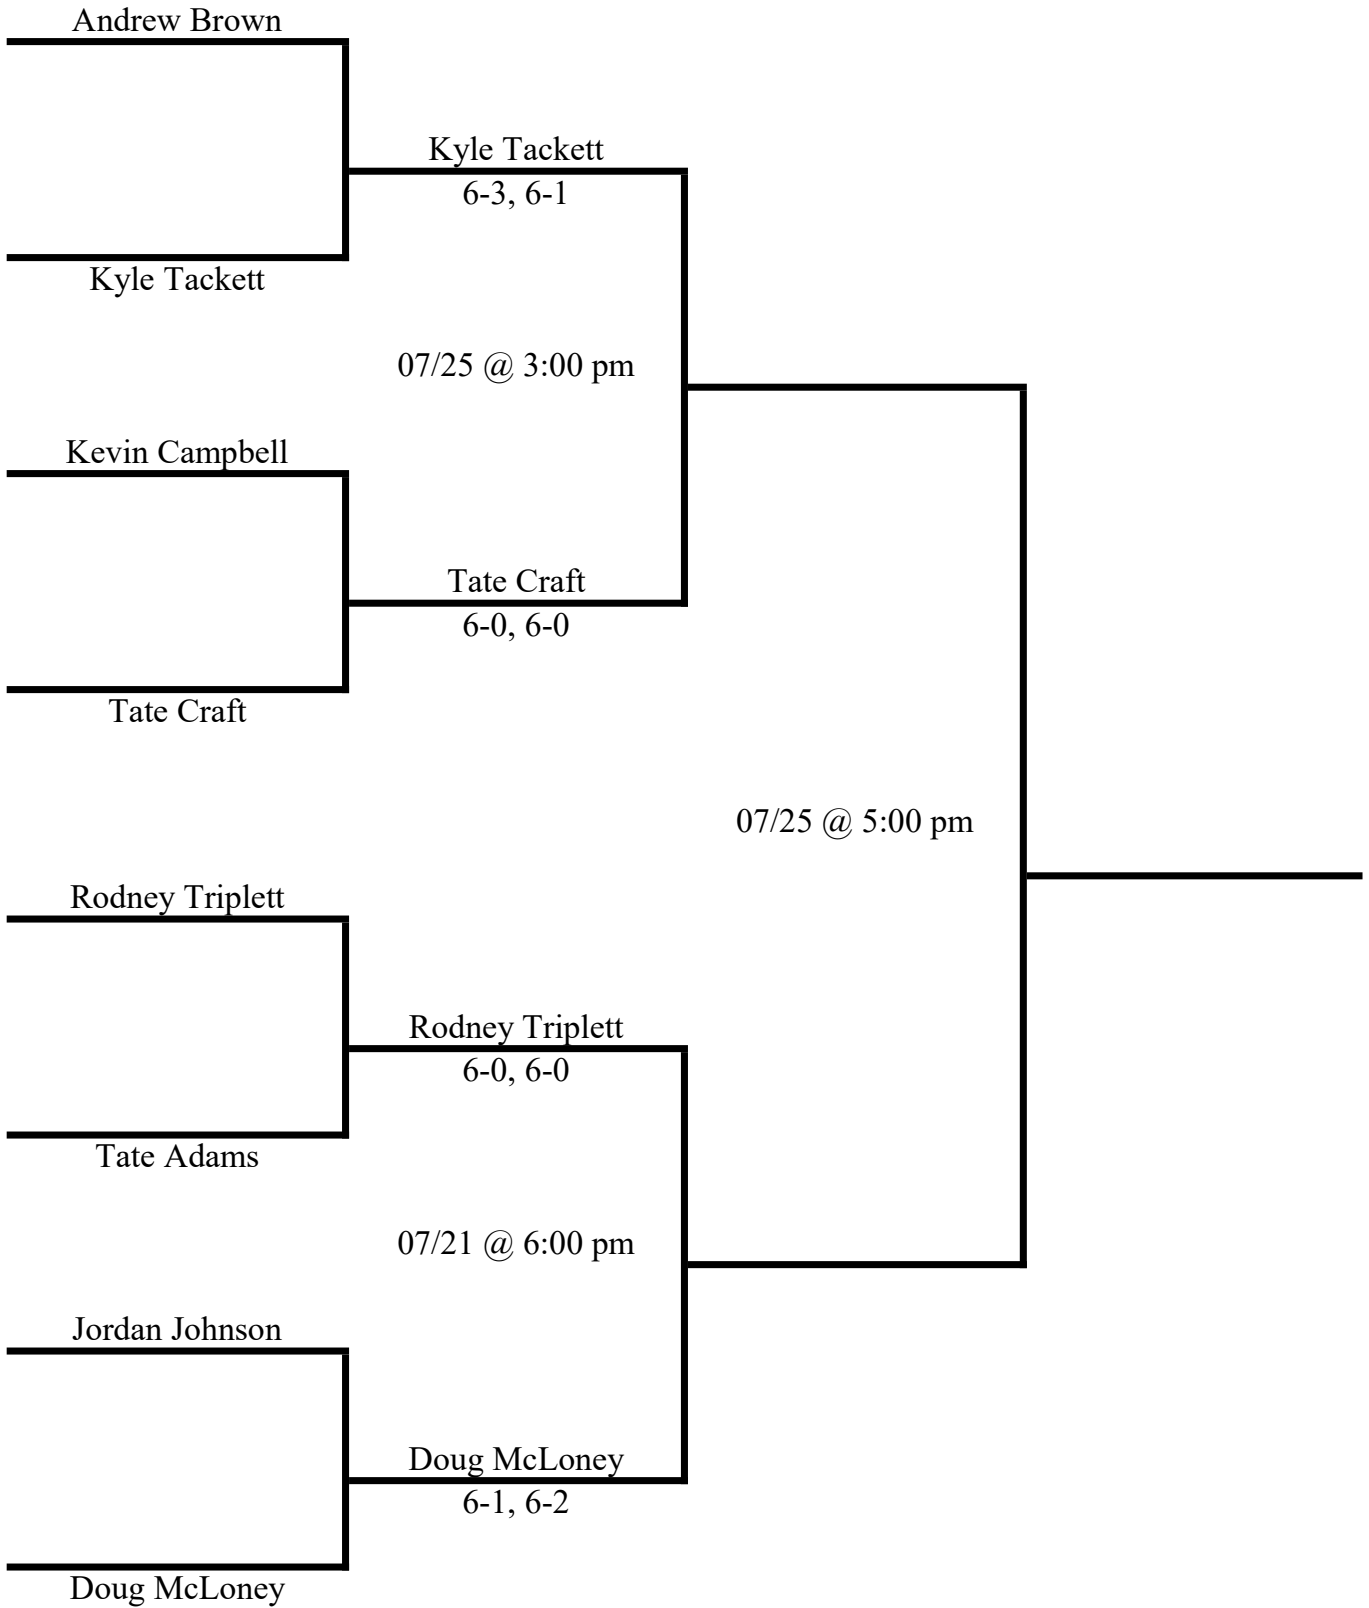

Men A Singles

Men A Doubles

Men B Singles

Men B Doubles

Men 50 and over Doubles

Men 40 and over Singles

Women A Singles

Emily Conn

07/19 @ 7 pm

Hannah Stidham

Women B Doubles

Emily Conn
Kenna Fitzpatrick

07/16 @ 6 PM

Zoe Keralis
Hannah Stidham

Emily Conn - Kenna Fitzpatrick
6-3, 6-3

Mixed A Doubles