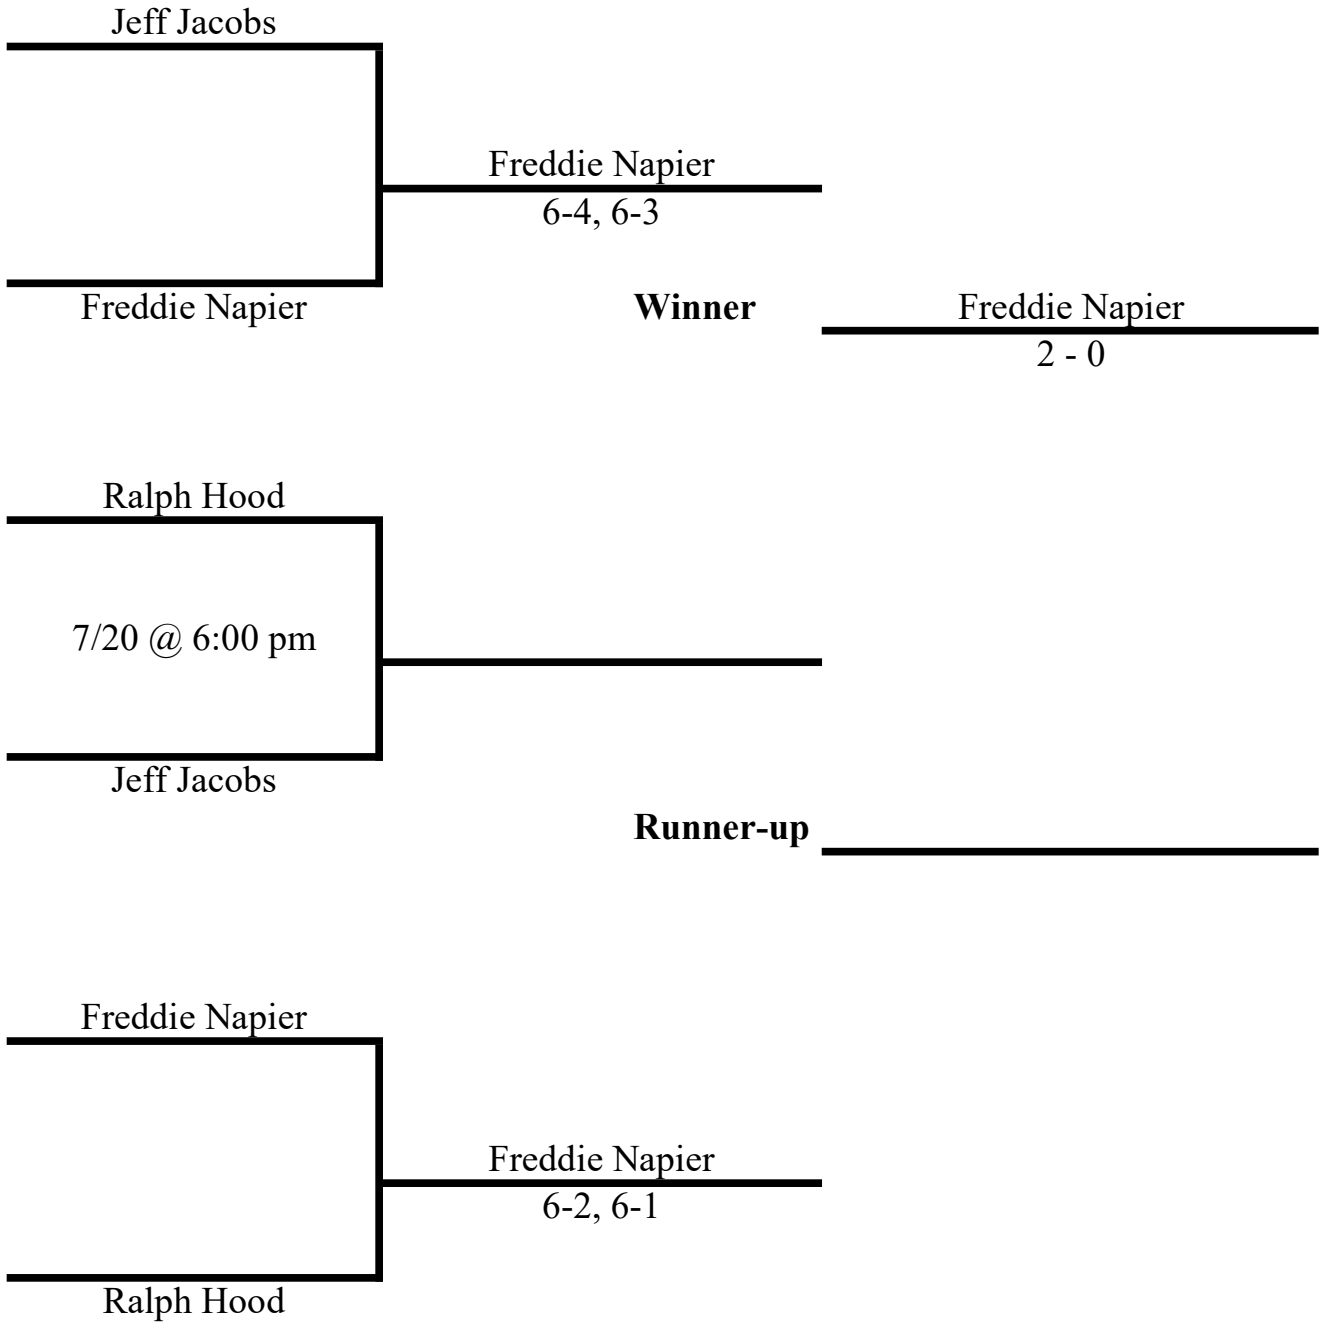

Men A Singles

Men A Doubles

Men B Singles

Men B Doubles

Men 50 and over Doubles

Men 40 and over Singles

Women A Singles

Emily Conn

07/19 @ 7 pm

Hannah Stidham

Women B Doubles

Emily Conn
Kenna Fitzpatrick

07/16 @ 6 PM

Zoe Keralis
Hannah Stidham

Emily Conn - Kenna Fitzpatrick
6-3, 6-3

Mixed A Doubles