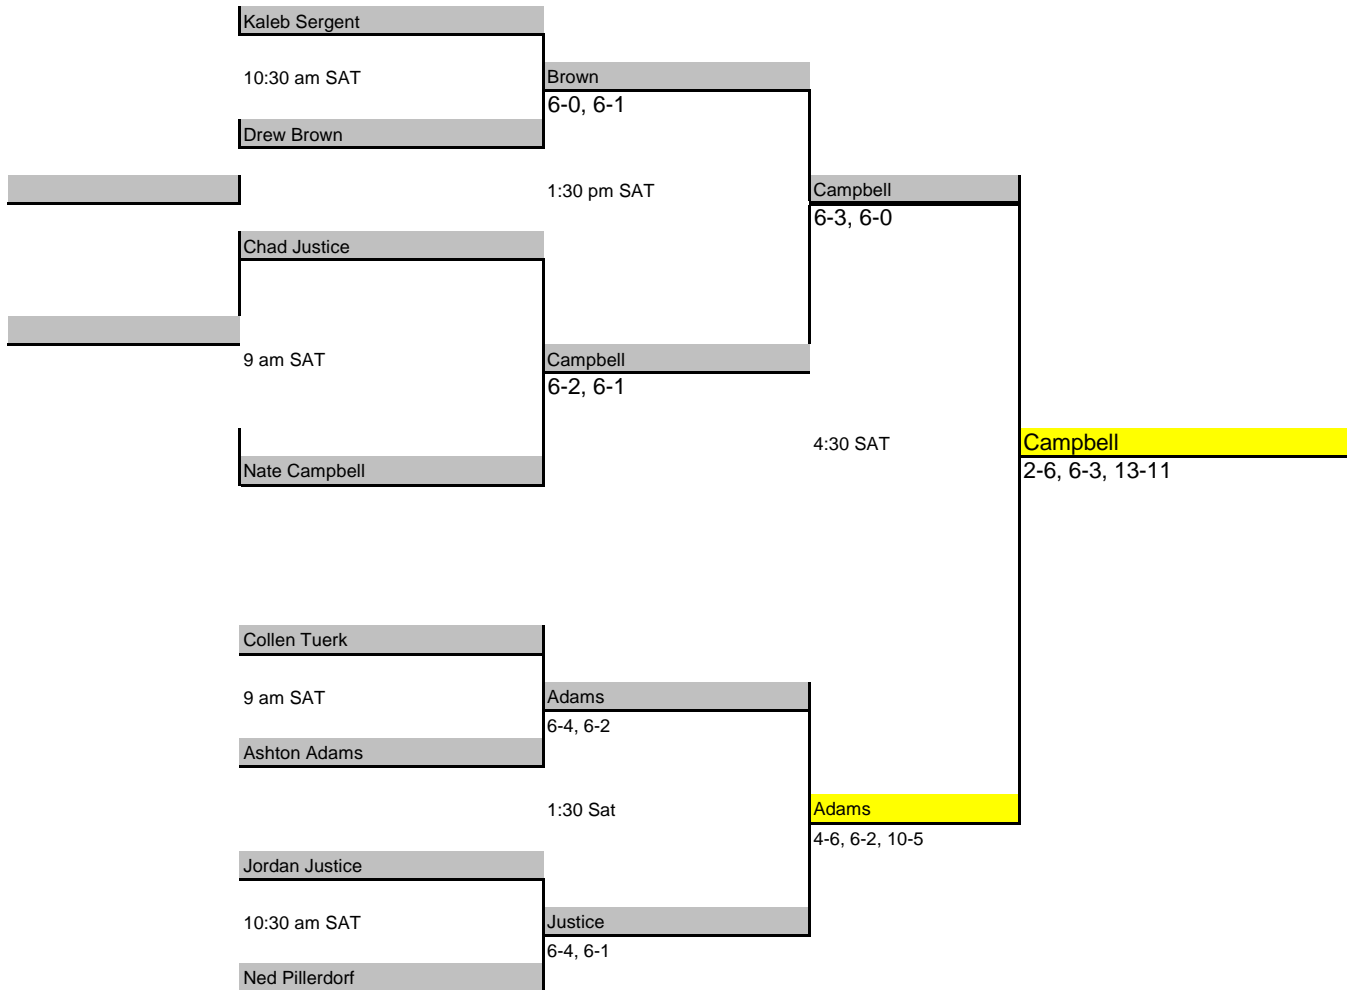

6th Annual Viking Challenge

Men's A Singles

Viking Challenge

Men's C Singles

Vikings Challenge

Mens C Doubles

Viking Challenge

Mens B Doubles