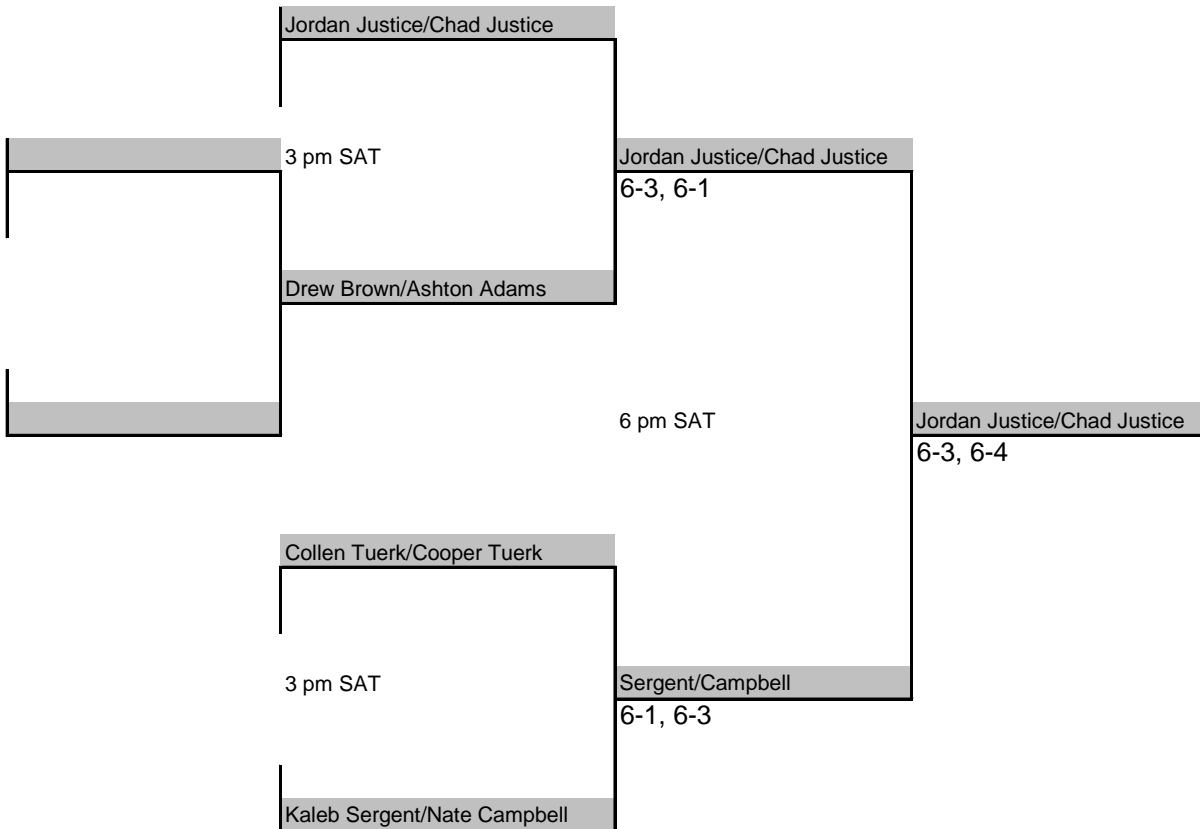

6th Annual Viking Challenge

Men's A Singles

Viking Challenge

Men's C Singles

Vikings Challenge

Mens C Doubles

Viking Challenge

Mens B Doubles