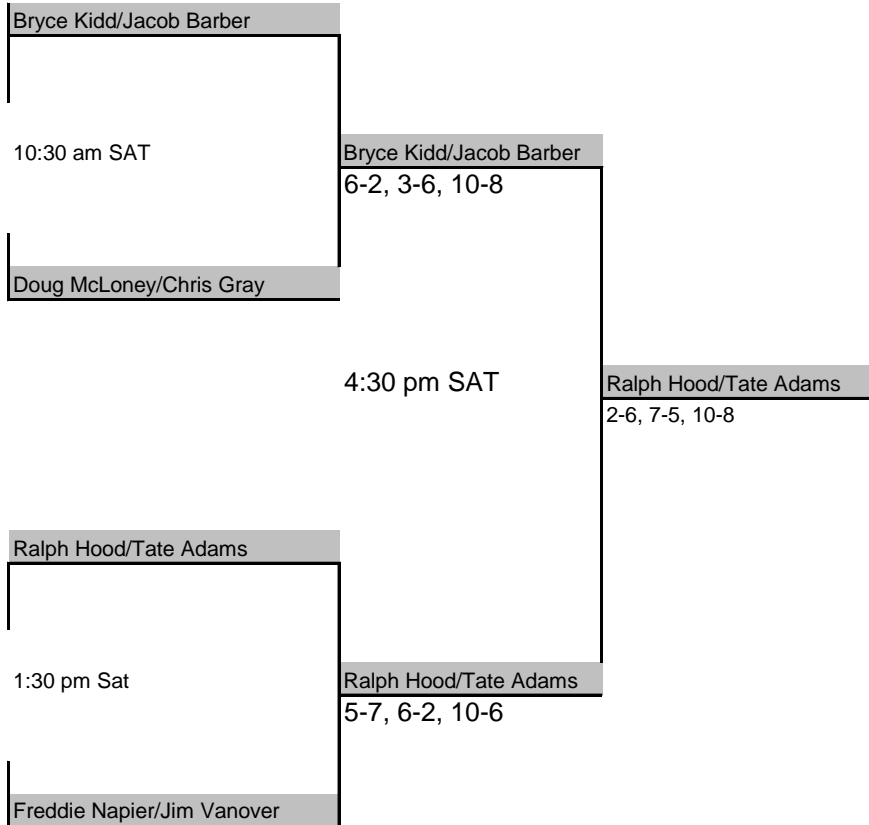

Viking Challenge

Beginner's Mens Sinclges

Round Robin

| | |
|-------------------|-------------------------|
| Cooper Tuerk | |
| RR 1: 5:30 pm FRI | Cooper Tuerk 10 to 0 |
| Devon Sturgill | |

| | |
|------------------|-----------------------|
| Cooper Tuerk | |
| RR2: 6:30 pm FRI | Chris Gray 10 to 0 |
| Chris Gray | |